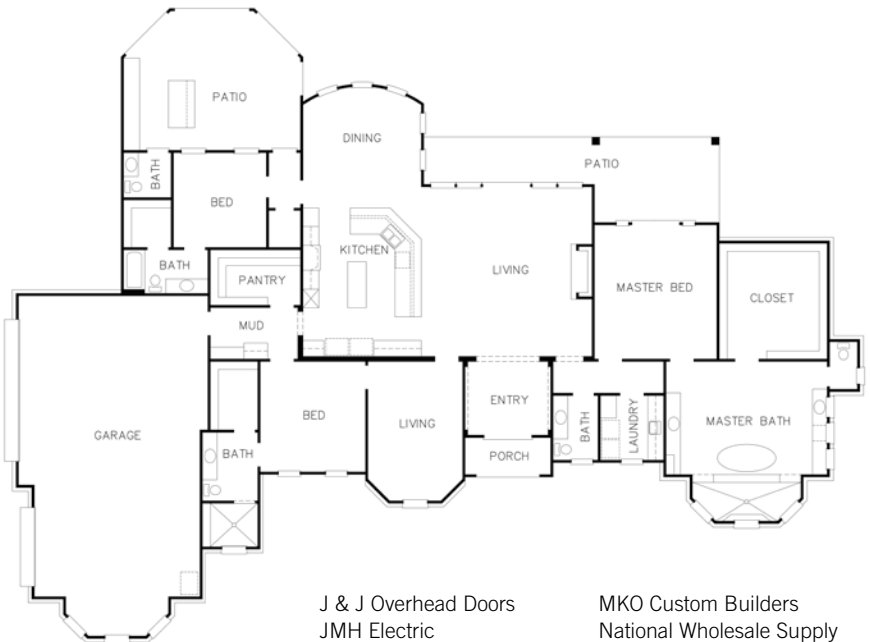

ABOUT THE HOME

- Incredible elevation and curb appeal with luscious landscaping.
- Spacious open floor plan with large windows, ornate entry and master bedroom patio doors.
- Stunningly beautiful granite countertops throughout the home.
- The grandeur of the custom kitchen cabinets accented with gorgeous backsplash perfectly showcases the countertops.
- The lovely powder room hosts a floating vessel sink cabinet and just enough bling to make the room irresistible.
- Large master bath has a fabulous fully loaded walkthrough shower and soaker tub.
- Charming mother-in-law suite with sitting room, bedroom and spacious bath.
- The art accented entry leads into the open living area which showcases a bold tiled linear fireplace.
- Overlooking Oak Forest Golf Course green #1, the backyard and patios were designed for entertainment with an alluring hot tub, exquisite pool with swim up bar, a fire pit and an outdoor kitchen ... you won't want to leave!